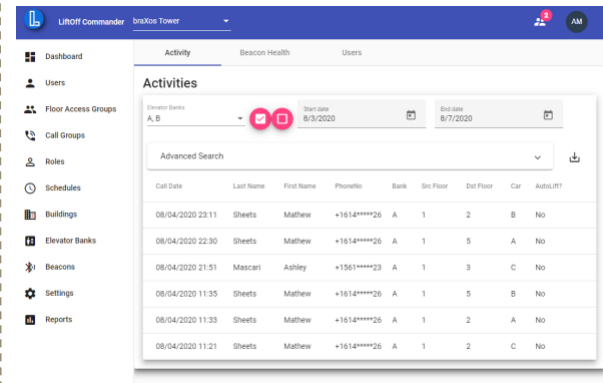

braXos Security Software

info@braxos.com
1-833-4BRAXOS

www.braxos.com