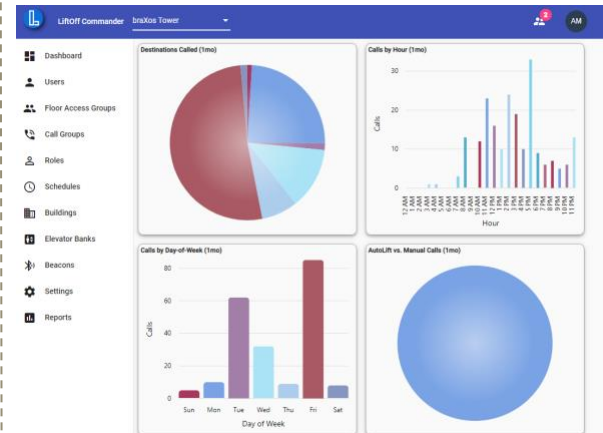

MONITOR YOUR USAGE

LiftOff Commander's monitoring dashboard allows you to watch who is making elevator calls, when and where, giving you true insight into elevator usage.

EASY TO USE

Smart and Intuitive. Define user access, grant users specific floor access, monitor beacon battery life all through LiftOff Commander.

CUSTOM SCHEDULES

Set up custom schedules so that LiftOff can only be utilized to call certain floors at certain times.

REPORTING

Report on LiftOff activity in the building. Track who called the elevator to what floor during a given period of time. Export CSVs and Excels to get information into your hands.